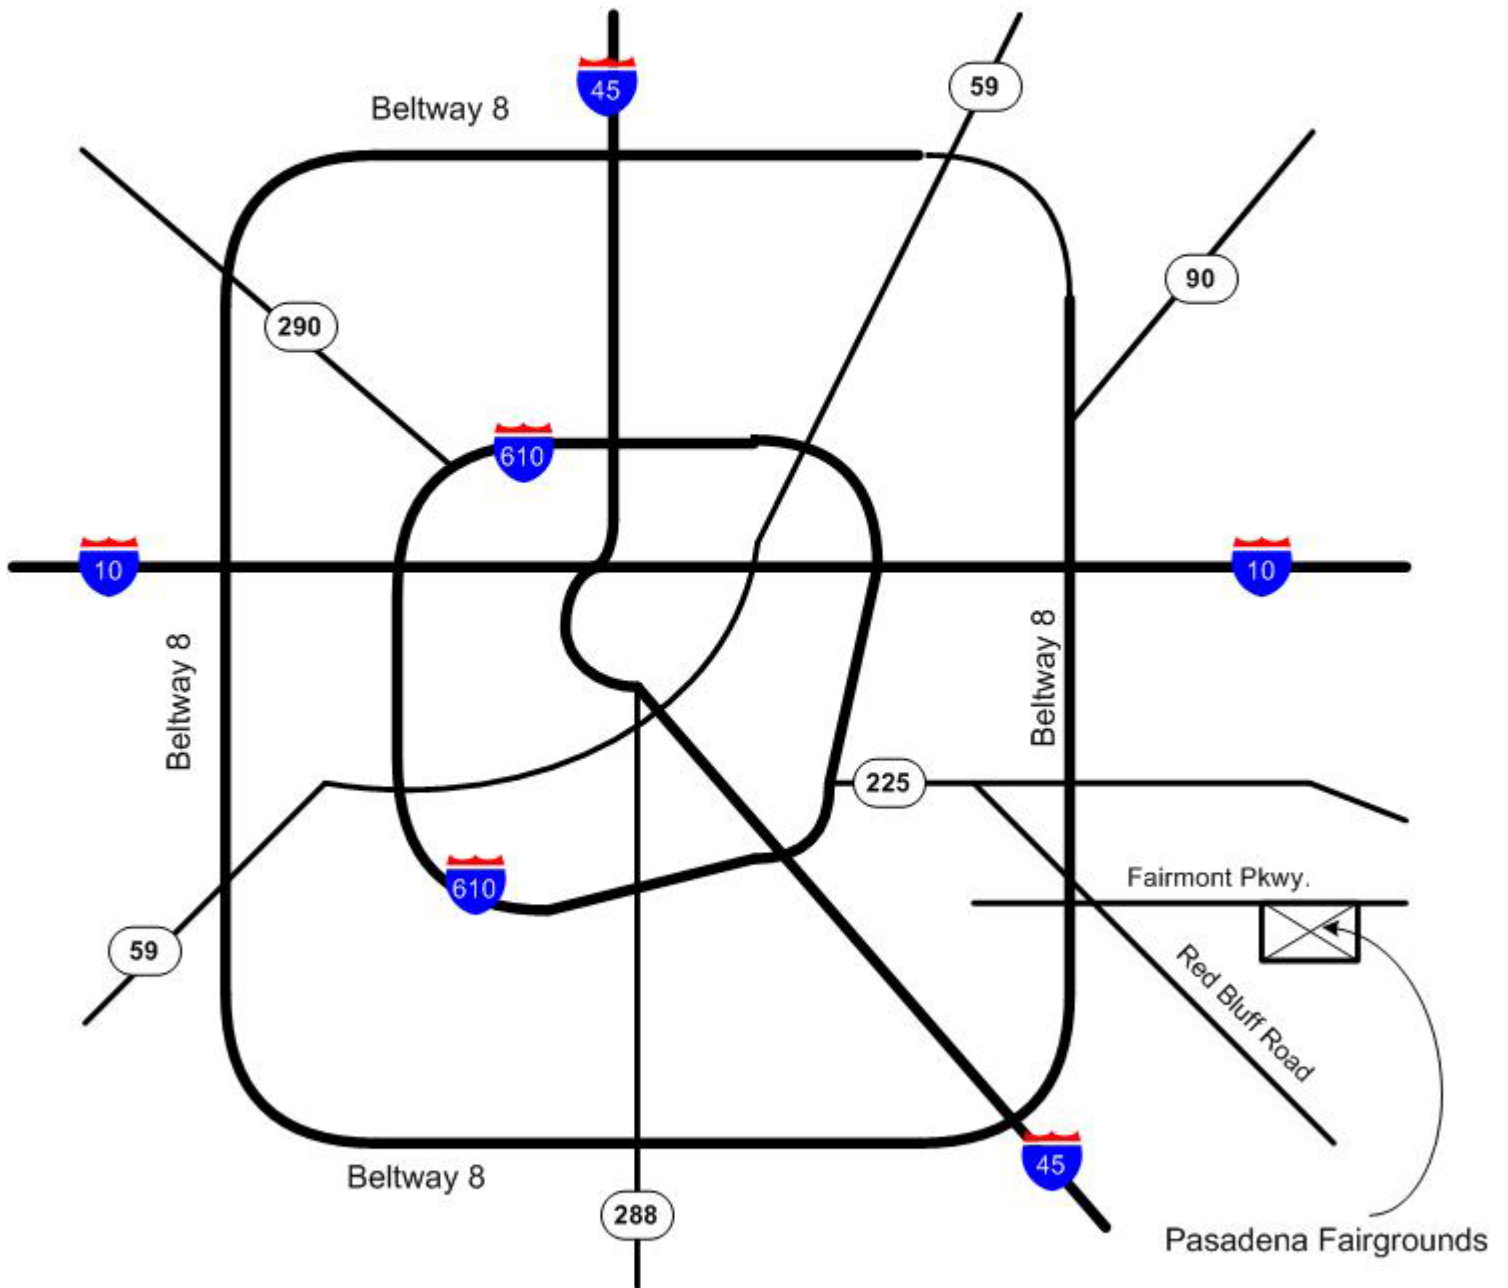

Green Meadows Presents  
"Native Lands" at Ross Kelley Arena at  
The Pasadena Fairgrounds  
7902 Fairmont Parkway  
Pasadena, TX 77507

Directions to Ross Kelley Arena at the Pasadena Fairgrounds: From Beltway 8, take Fairmont Parkway east for 3 miles to fairgrounds on right.

Please call if you need further directions.  
1 (800) 799-1166