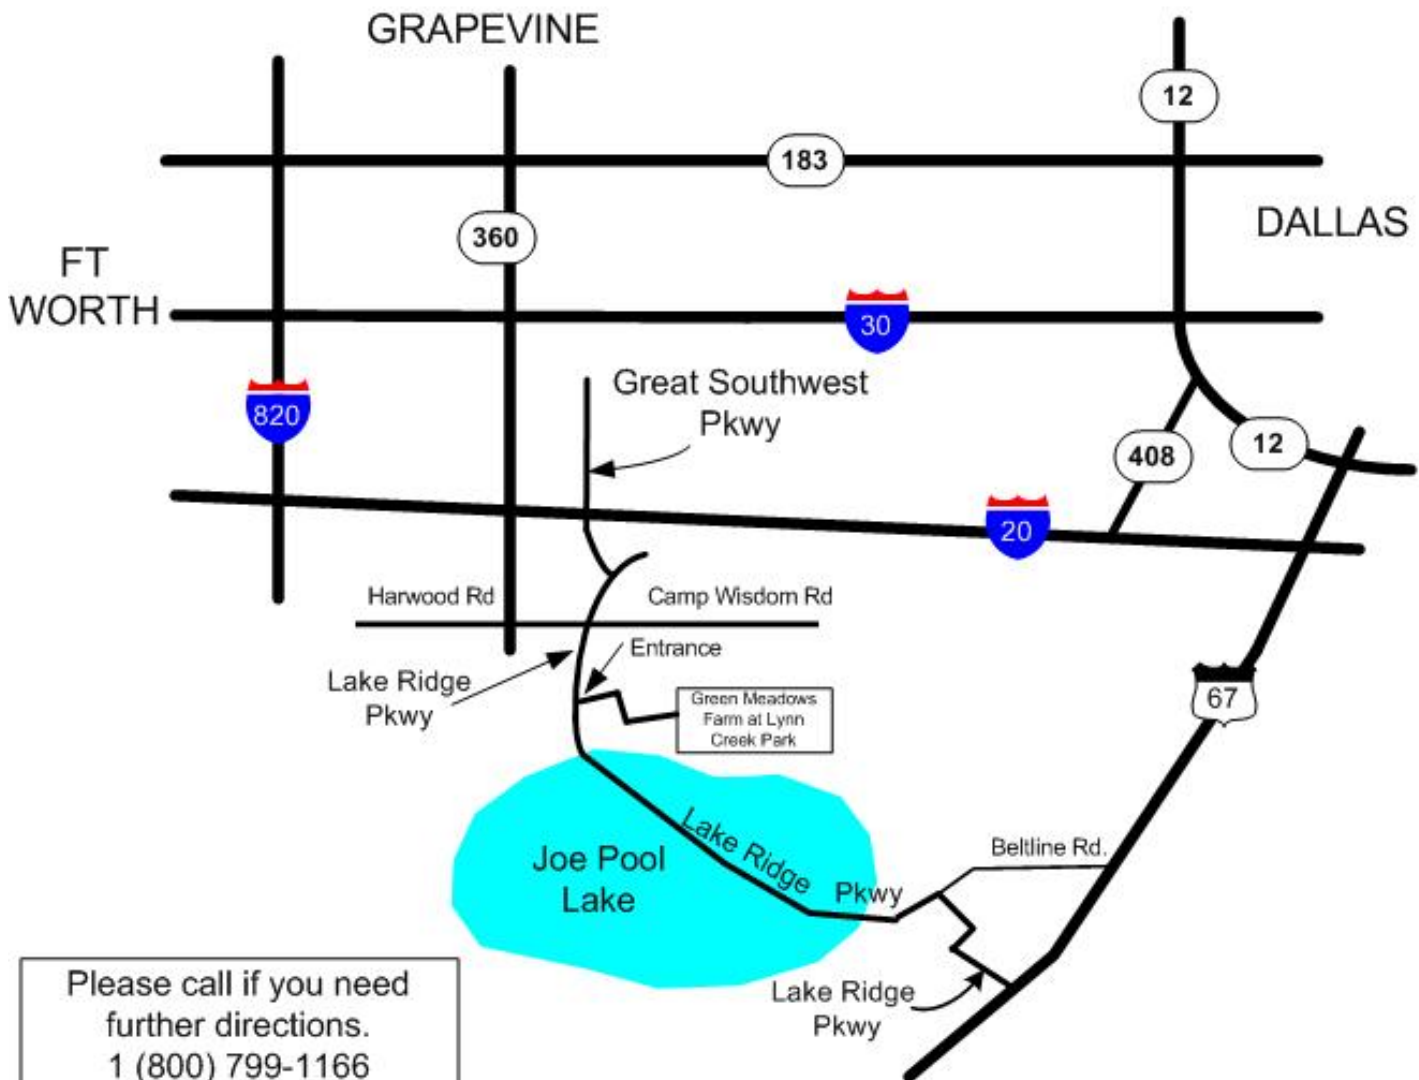

Green Meadows Presents
"Native Lands" in Lynn Creek Park at Joe Pool Lake
5610 Lake Ridge Pkwy
Grand Prairie, TX 75052

FROM DALLAS:

Take I-20 West to Great Southwest Parkway exit and go south. Merge with Lake Ridge Parkway and continue south, past Camp Wisdom Road. Turn left into Lynn Creek Park.

FROM FT. WORTH:

Take I-20 East to Great Southwest Parkway exit and go south. Merge with Lake Ridge Parkway and continue south, past Camp Wisdom Road. Turn left into Lynn Creek Park.

FROM POINTS NORTH:

Take 360 South to I-20 East to Great Southwest Parkway exit and go south. Merge with Lake Ridge Parkway and continue south, past Camp Wisdom Road. Turn left into Lynn Creek Park.

Please call if you need further directions.
1 (800) 799-1166
Please do not call Lynn Creek Park.