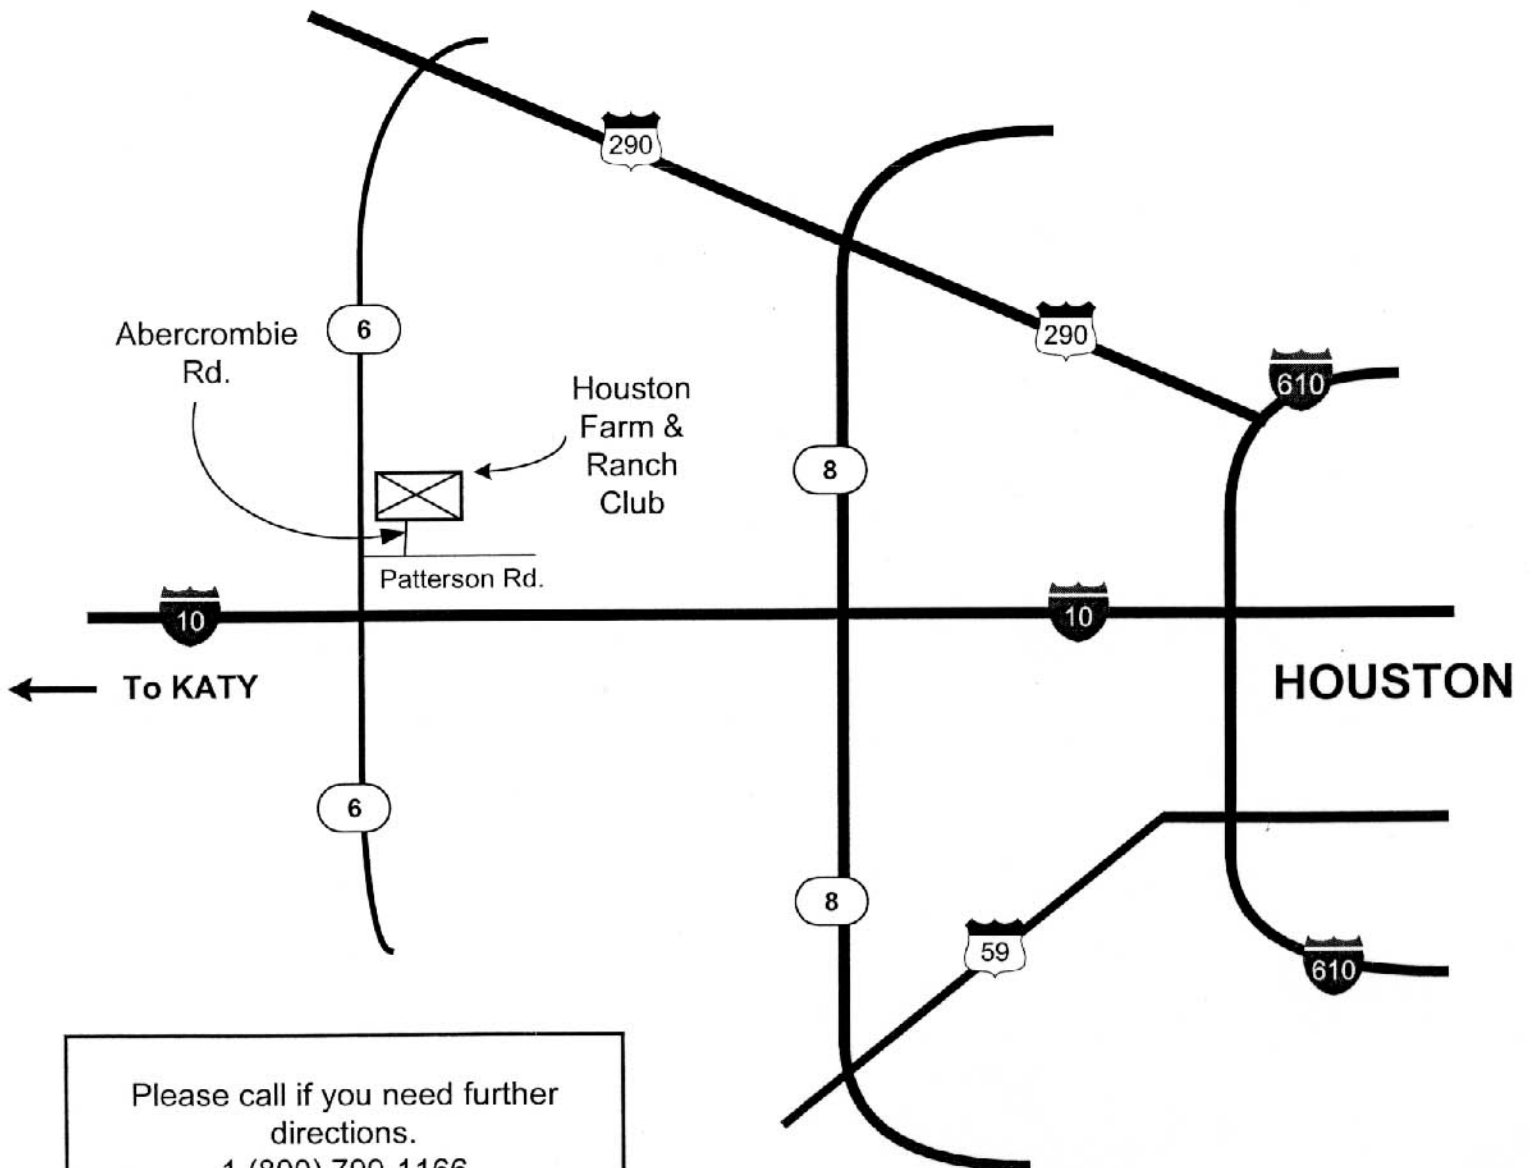

Green Meadows Presents
"Native Lands" at Houston Farm & Ranch Club
1 Abercrombie Road, Houston, TX 77084

From Houston:

Take 1-10 West to Addicks Rd/Highway 6 Exit
Go North on Highway 6 for 2 miles
Turn Right on Patterson Road
Go 100 feet to Abercrombie Road and turn Left
Proceed to parking lot

From Katy:

Take 1-10 East to Addicks Rd/Highway 6 Exit
Go North on Highway 6 for 2 miles
Turn Right on Patterson Road
Go 100 feet to Abercrombie Road and turn Left
Proceed to parking lot

Please call if you need further
directions.
1 (800) 799-1166
Please do not call Houston Farm &
Ranch Club