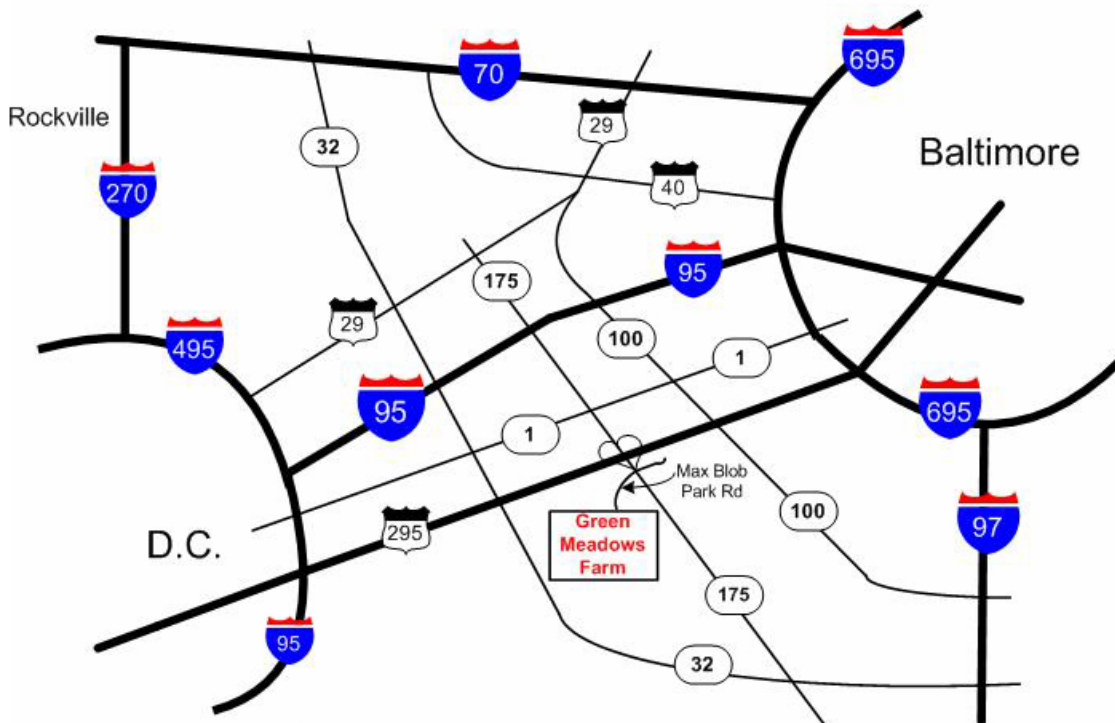

Green Meadows Farm at  
8018 Max Blob Park Road  
Jessup, MD 20794

**FROM BALTIMORE:** Take Rte. 295 South then exit at Highway 175 East and go 200 yards. You will make an immediate RIGHT turn at the blinking yellow light (Max Blob Park Rd). Go ¼ mile to parking.  
(If you pass Latella's shopping center on Highway 175, you've gone too far.)

**FROM WASHINGTON:** Take Rte. 295 North then exit at Highway 175 East and go 100 yards. You will make an immediate RIGHT turn at the blinking yellow light (Max Blob Park Rd). Go ¼ mile to parking.  
(If you pass Latella's shopping center on Highway 175, you've gone too far.)

**FROM ANNAPOLIS:** Take I-97 North then exit Highway 32 West. Take Hwy. 32 West to Highway 175 West. Take Highway 175 West approximately 3 miles to the blinking yellow light (Max Blob Park Rd). Turn left and go ¼ mile to parking.  
(If you pass Latella's shopping center on Highway 175, you've gone too far.)

**FROM COLUMBIA/LAUREL AREA:** Take Highway 32 East to Rte. 295 North. Exit at Highway 175 East and go 1/8 mile. You will make an immediate RIGHT turn at the blinking yellow light (Max Blob Park Rd). Go ¼ mile to parking.  
(If you pass Latella's shopping center on Highway 175, you've gone too far.)