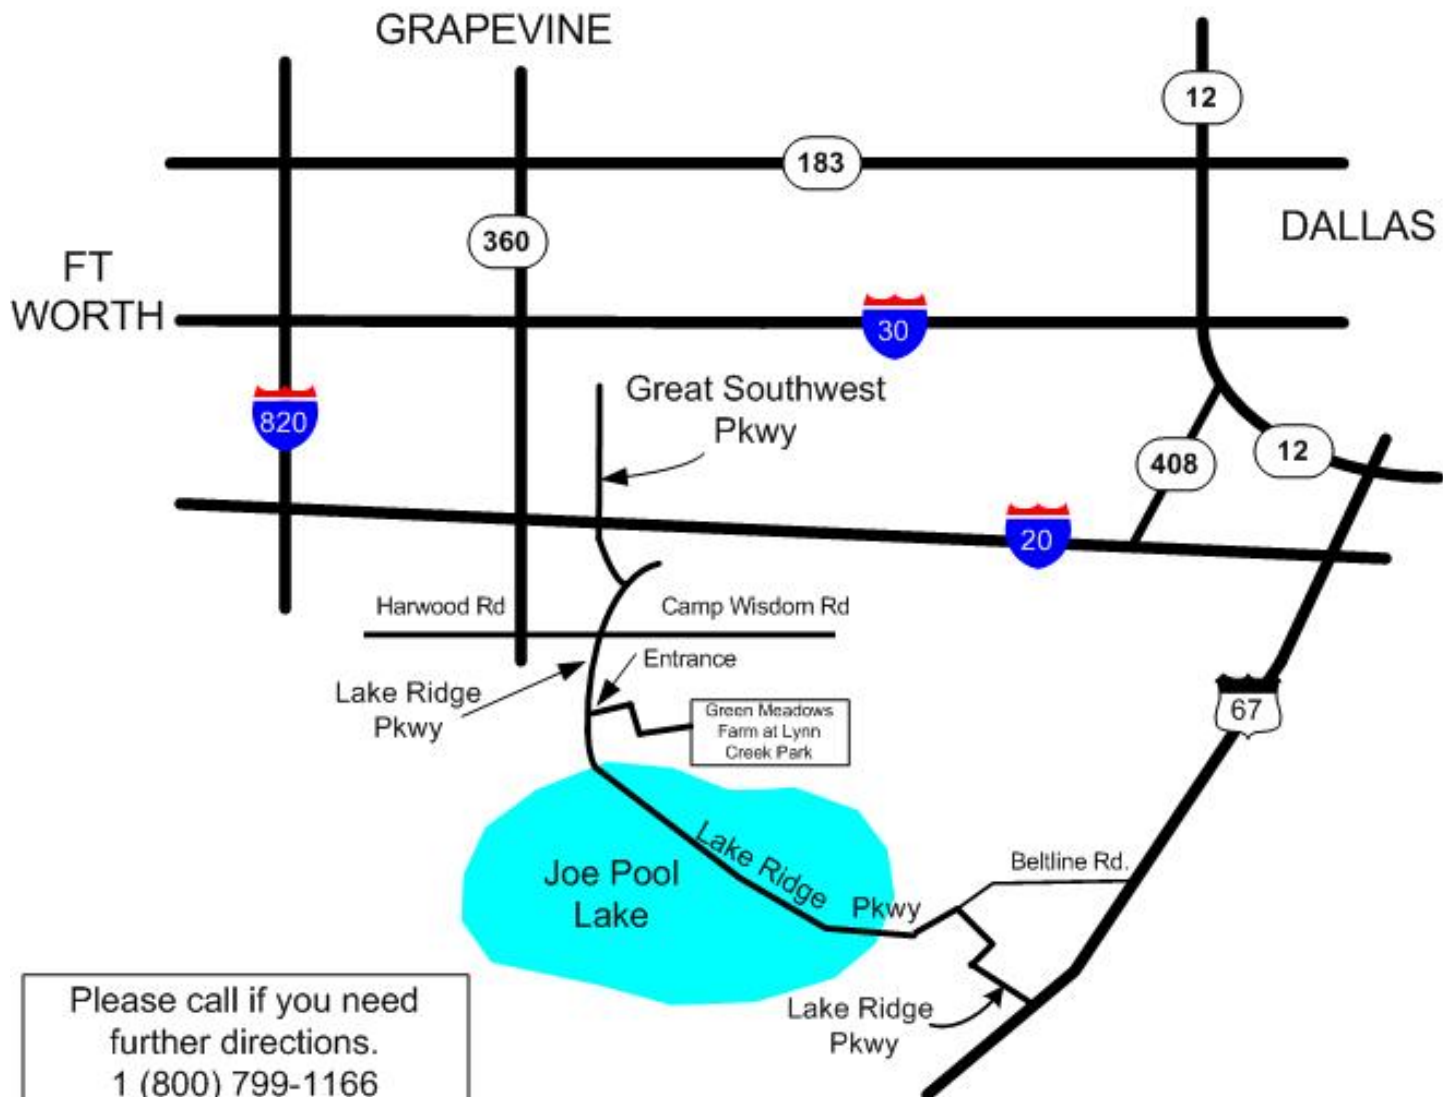

Green Meadows Farm
in Lynn Creek Park at Joe Pool Lake
5610 Lake Ridge Pkwy
Grand Prairie, TX 75052

FROM DALLAS:

Take I-20 West to Great Southwest Parkway exit and go south. Merge with Lake Ridge Parkway and continue south, past Camp Wisdom Road. Turn left into Lynn Creek Park.

FROM FT. WORTH:

Take I-20 East to Great Southwest Parkway exit and go south. Merge with Lake Ridge Parkway and continue south, past Camp Wisdom Road. Turn left into Lynn Creek Park.

FROM POINTS NORTH:

Take 360 South to I-20 East to Great Southwest Parkway exit and go south. Merge with Lake Ridge Parkway and continue south, past Camp Wisdom Road. Turn left into Lynn Creek Park.

Please call if you need
further directions.
1 (800) 799-1166
Please do not call Lynn
Creek Park.