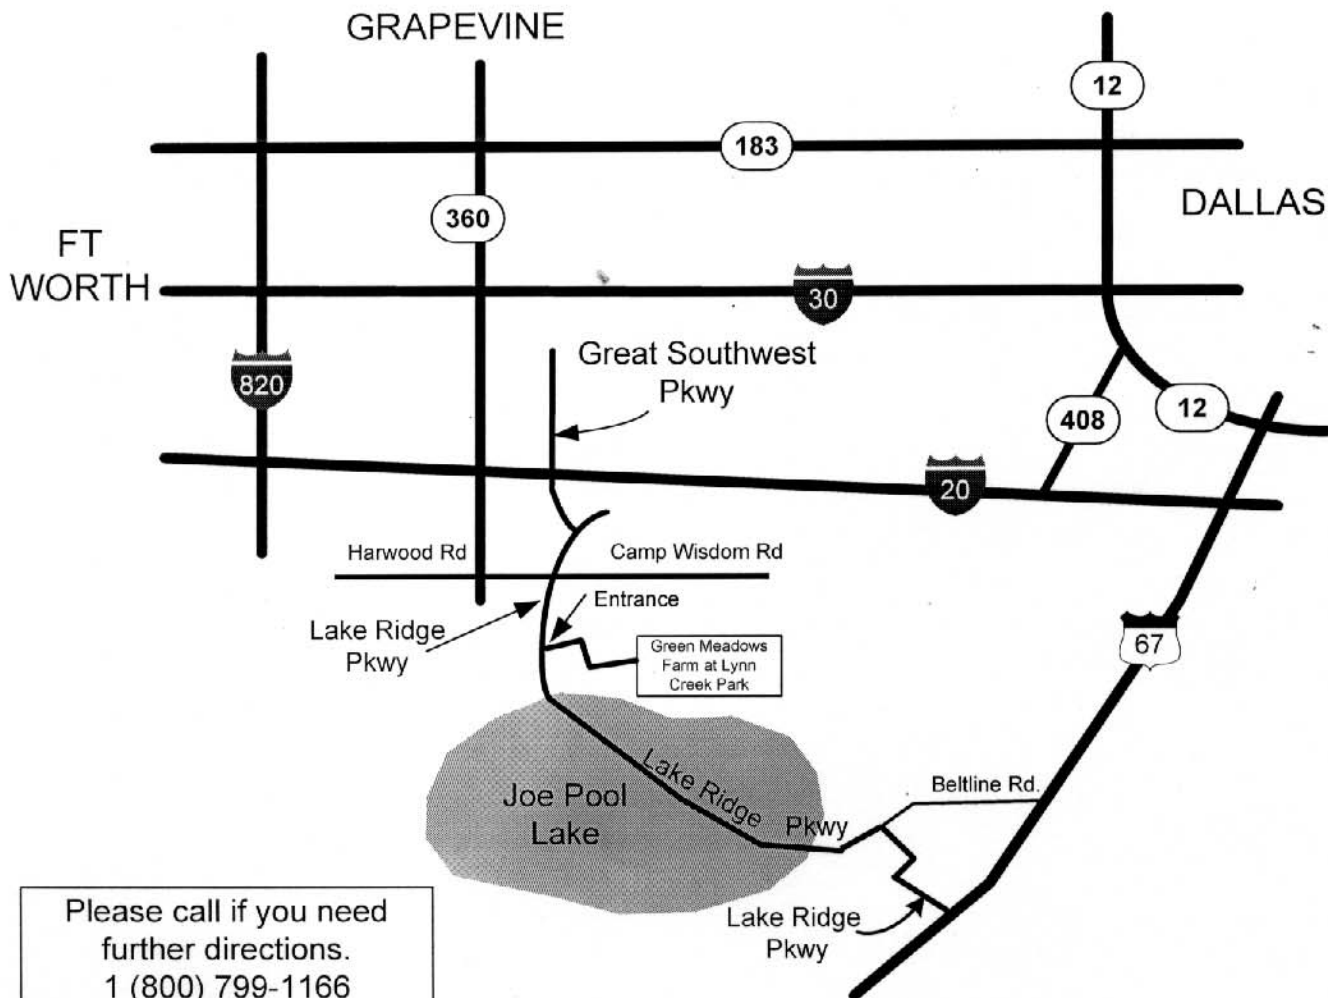

Green Meadows Farm
in Lynn Creek Park at Joe Pool Lake
5700 Lake Ridge Pkwy
Grand Prairie, TX 75052

FROM DALLAS:

Take I-20 West to Great Southwest Parkway exit and go south. Merge with Lake Ridge Parkway and continue south, past Camp Wisdom Road. Turn left into Lynn Creek Park.

FROM FT. WORTH:

Take I-20 East to Great Southwest Parkway exit and go south. Merge with Lake Ridge Parkway and continue south, past Camp Wisdom Road. Turn left into Lynn Creek Park.

FROM POINTS NORTH:

Take 360 South to I-20 East to Great Southwest Parkway exit and go south. Merge with Lake Ridge Parkway and continue south, past Camp Wisdom Road. Turn left into Lynn Creek Park.

Please call if you need further directions.
1 (800) 799-1166
Please do not call Lynn Creek Park.